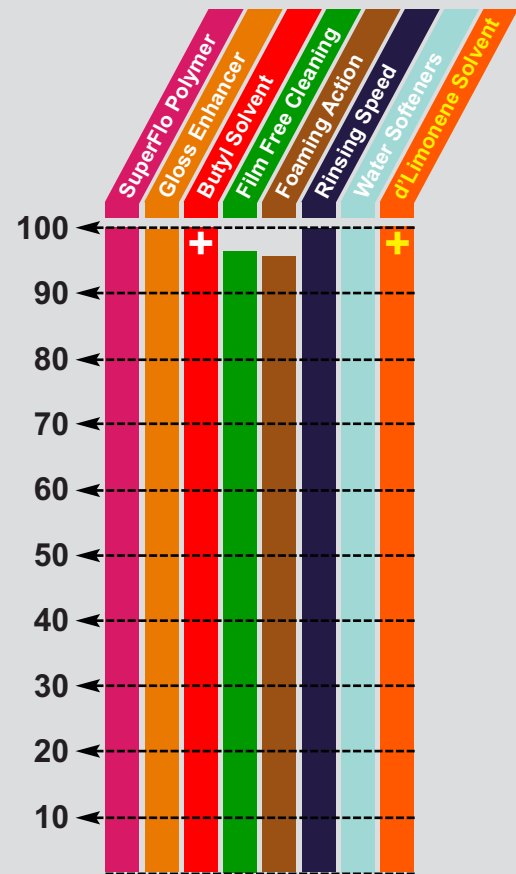

# Limonene

**55 GALLONS  
SALE \$149.00**

Citrus Solvent house wash for vinyl, aluminum and wood siding.

One drum pak of LIMONENE makes **55 GALLONS** of a Severe Duty Extract.

Contains a heavy concentration of butyl solvents, 'buffered' heavy duty builders, surfactants, 'quick rinse' agents and silicone based gloss enhancers.

Available Sizes:

55 Gallon Drum Pak	#LIM55	<del>\$164.00</del>
30 Gallon Drum Pak	#LIM30	\$ 97.50
5 Gallon Drum Pak	#LIM5	\$ 50.00

**SHIPPING INCLUDED**

To determine which product is best suited for you visit our website at [www.envirospec.com](http://www.envirospec.com)